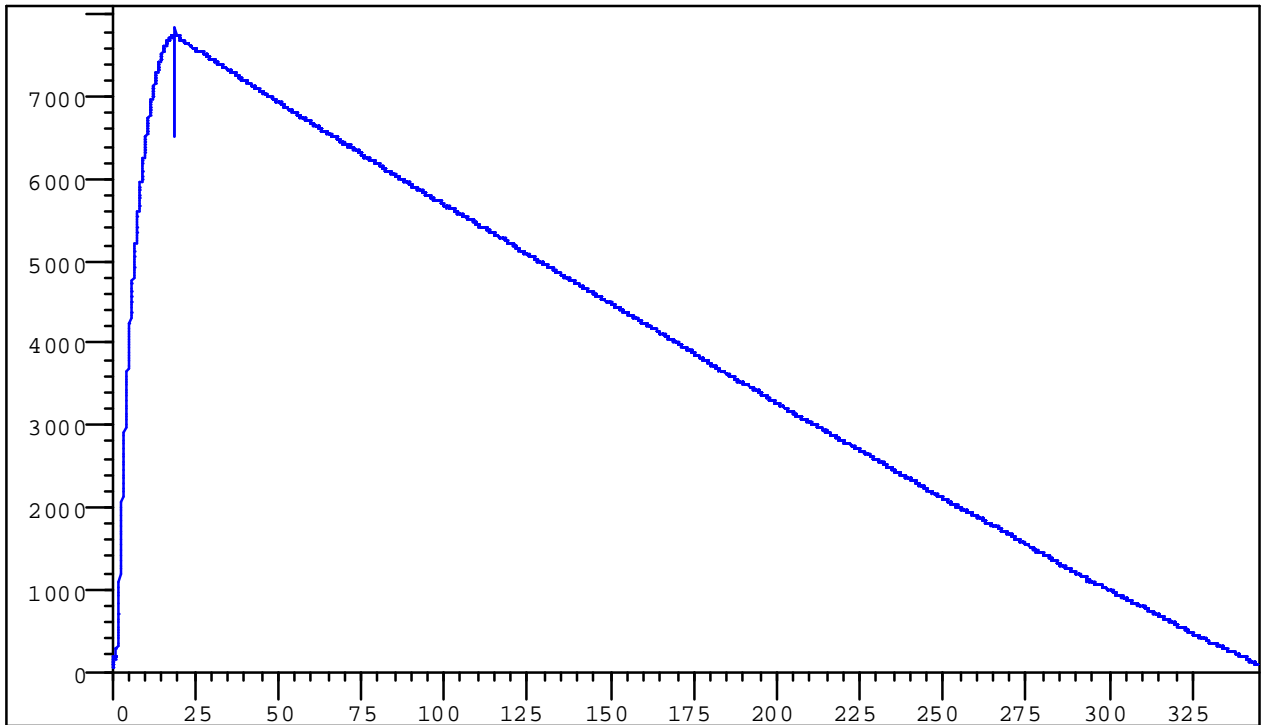

## Altitude vs. Time

**Ground Level:** 412' MSL

**Apogee At:** 7835' AGL

**Mach Delay:** 0 Seconds

**Main Deploy:** 500' AGL

**Number of Samples:** 6896

### Comments:

Boston Al K Motor  
In My Ez Hy 835 Rocket  
Main Came Out at Apogee