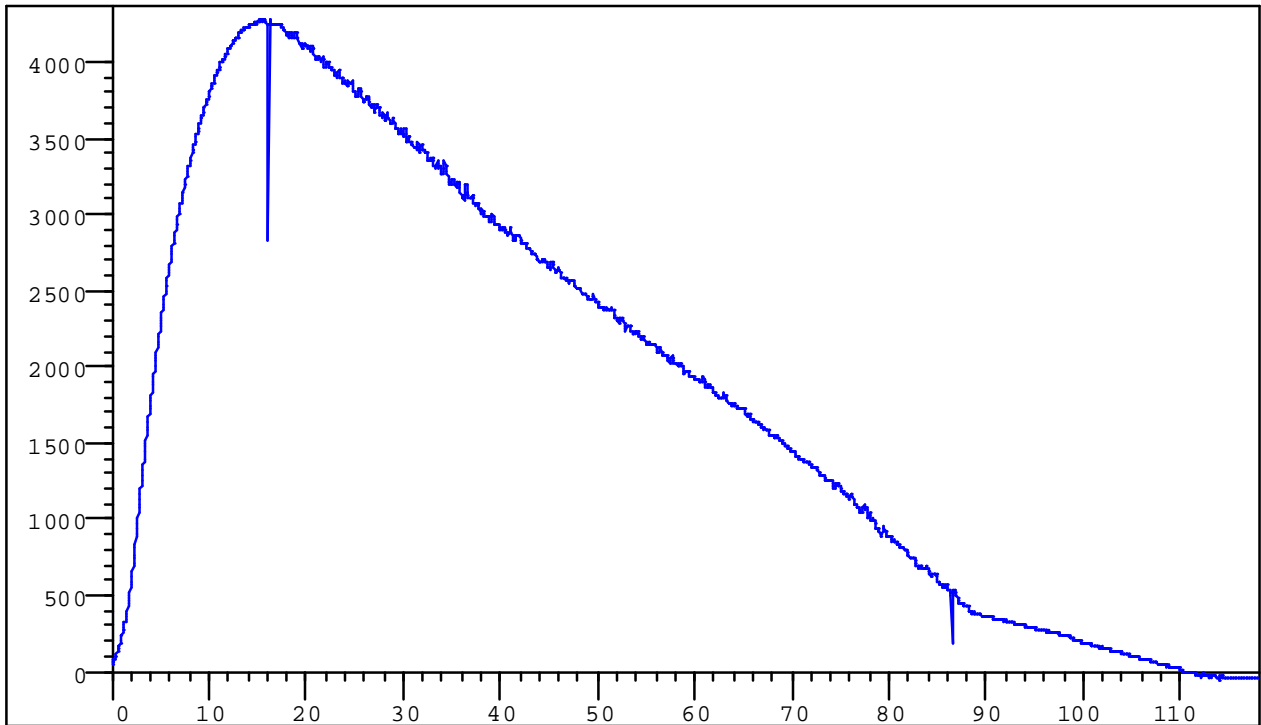

## Altitude vs. Time

**Ground Level:** 154' MSL

**Apogee At:** 4283' AGL

**Mach Delay:** 0 Seconds

**Main Deploy:** 500' AGL

**Number of Samples:** 2360

### Comments:

My EZ Hy Rocket With  
Boston Al's Red J 1250 Case Motor  
NERRF @ METRA Field  
June 19, 2005 ~5:15 PM  
The rocket landing in the river and the payload section sunk!